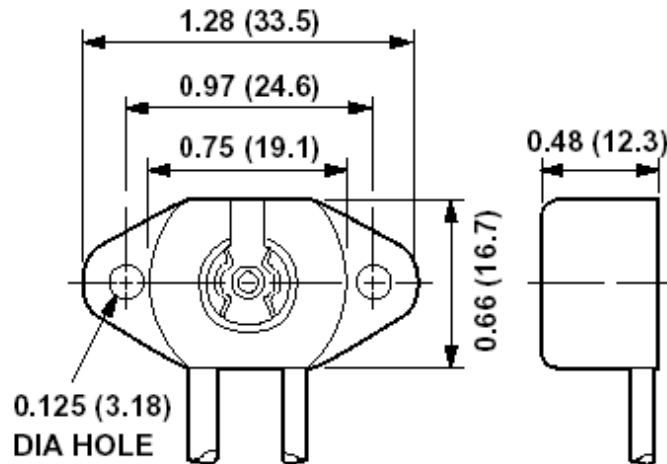

SPECIFICATION SUBMITTAL

JOB NAME:	CATALOG NUMBERS:	
____	____	____
JOB NUMBER:	____	____